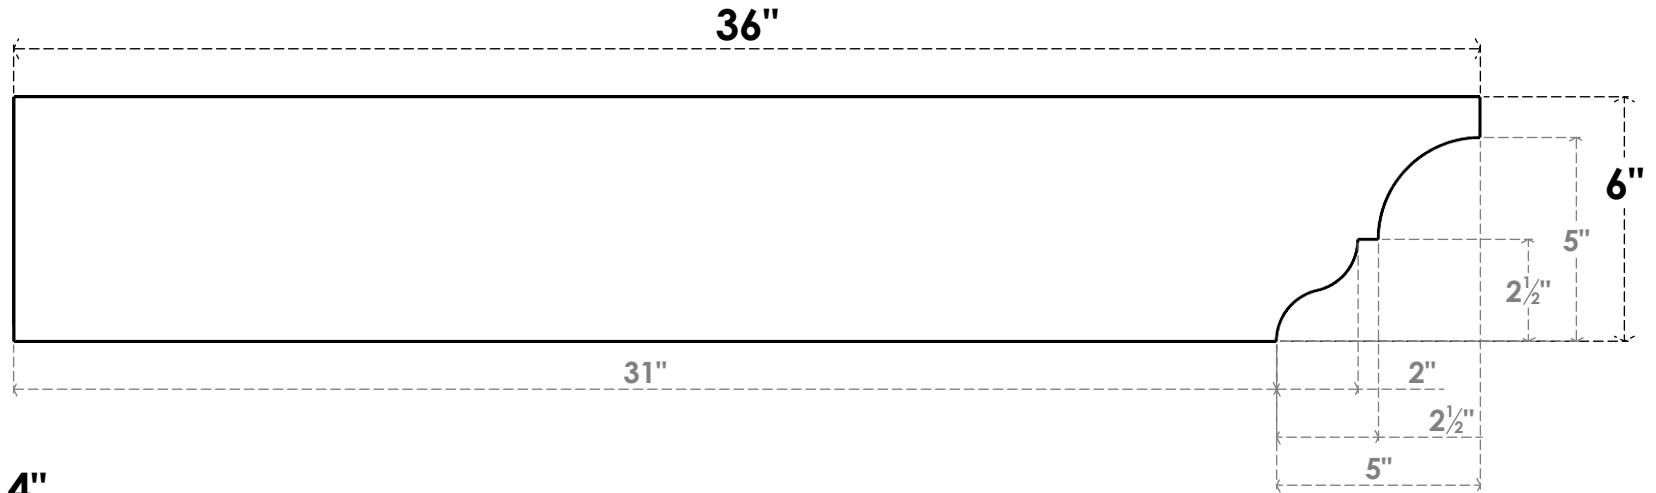

ITEM NUMBER: RFTURO040X06000X36000X006ASH00RCPR

4"W X 6"H X 36"L TIMBERTHANE ROUGH CEDAR ASHEBORO FAUX WOOD OPEN RAFTER TAIL, 6"L END, PRIMED TAN

GENERATED DATE : 03/02/2023

EKENA MILLWORK
 2300 WEST MAIN ST.
 CLARKSVILLE, TX 75426
 TOLL FREE: 866-607-0453
 WWW.EKENAMILLWORK.COM

NOTES

1. INSTALLATION TO BE COMPLETED IN ACCORDANCE WITH MANUFACTURER'S SPECIFICATIONS.
2. DRAWING MAY NOT BE TO SCALE
3. THIS DRAWING IS INTENDED FOR DESIGN AND PLANNING PURPOSES ONLY.
4. ALL INFORMATION CONTAINED HEREIN WAS CURRENT AT THE TIME OF DEVELOPMENT BUT MUST BE REVIEWED AND APPROVED BY THE PRODUCT MANUFACTURER TO BE CONSIDERED ACCURATE.
5. TIMBERTHANE ARCHITECTURAL PRODUCTS ARE MADE FROM HIGH DENSITY URETHANE AND COME FACTORY PRIMED