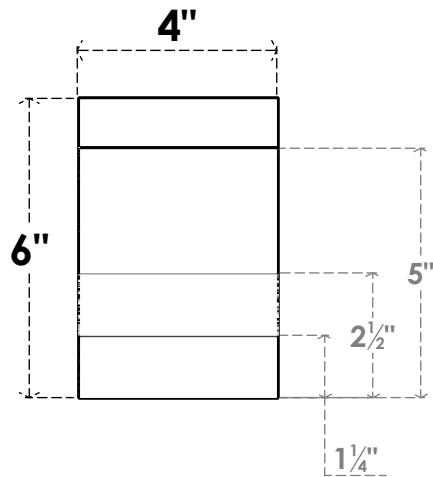

ITEM NUMBER: RFTURO040X06000X36000X006ASH00RCPR

4"W X 6"H X 36"L TIMBERTHANE ROUGH CEDAR ASHEBORO FAUX WOOD OPEN RAFTER TAIL, 6"L END, PRIMED TAN

GENERATED DATE : 03/02/2023

EKENA MILLWORK
 2300 WEST MAIN ST.
 CLARKSVILLE, TX 75426
 TOLL FREE: 866-607-0453
 WWW.EKENAMILLWORK.COM

NOTES

1. INSTALLATION TO BE COMPLETED IN ACCORDANCE WITH MANUFACTURER'S SPECIFICATIONS.
2. DRAWING MAY NOT BE TO SCALE
3. THIS DRAWING IS INTENDED FOR DESIGN AND PLANNING PURPOSES ONLY.
4. ALL INFORMATION CONTAINED HEREIN WAS CURRENT AT THE TIME OF DEVELOPMENT BUT MUST BE REVIEWED AND APPROVED BY THE PRODUCT MANUFACTURER TO BE CONSIDERED ACCURATE.
5. TIMBERTHANE ARCHITECTURAL PRODUCTS ARE MADE FROM HIGH DENSITY URETHANE AND COME FACTORY PRIMED