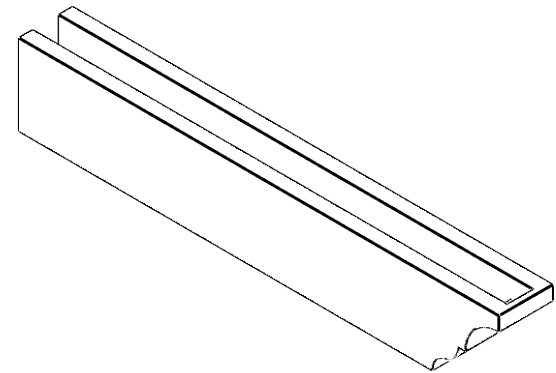

ITEM NUMBER: RFTURO040X06000X36000X006ASH00RCPR

4"W X 6"H X 36"L TIMBERTHANE ROUGH CEDAR ASHEBORO FAUX WOOD OPEN RAFTER TAIL, 6"L END, PRIMED TAN

GENERATED DATE : 03/02/2023

EKENA MILLWORK
 2300 WEST MAIN ST.
 CLARKSVILLE, TX 75426
 TOLL FREE: 866-607-0453
 WWW.EKENAMILLWORK.COM

NOTES

1. INSTALLATION TO BE COMPLETED IN ACCORDANCE WITH MANUFACTURER'S SPECIFICATIONS.
2. DRAWING MAY NOT BE TO SCALE
3. THIS DRAWING IS INTENDED FOR DESIGN AND PLANNING PURPOSES ONLY.
4. ALL INFORMATION CONTAINED HEREIN WAS CURRENT AT THE TIME OF DEVELOPMENT BUT MUST BE REVIEWED AND APPROVED BY THE PRODUCT MANUFACTURER TO BE CONSIDERED ACCURATE.
5. TIMBERTHANE ARCHITECTURAL PRODUCTS ARE MADE FROM HIGH DENSITY URETHANE AND COME FACTORY PRIMED